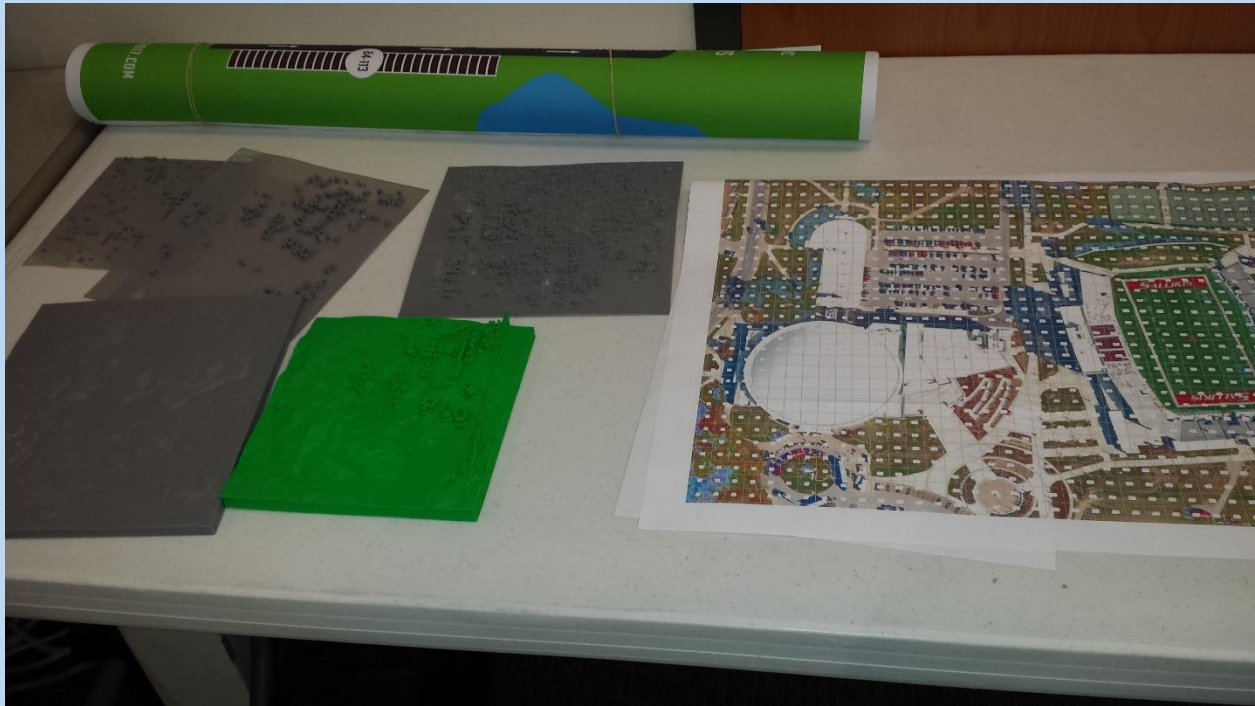

Geospatial Preparedness Support and Planning

National Coverage

MILLIONS TO WATCH TOTAL SOLAR ECLIPSE
14 STATES ARE IN PATH OF TOTALITY FOR MAJOR EVENT

LIVE
CBSN

PRES. TRUMP
ADDRESS
9PM ET

01:25 / 02:15

Dignitary Attendance

Concerts – Other Associated Events

3D Visualization

Eclipse!!

Geospatial Related Activities

- Air Ops tracking
 - State Police Aircraft Locations
 - Live Video
- Aircraft tracking
 - Ozzy stuck in the air
 - Two 737s flew in full of people to watch
 - Many private planes