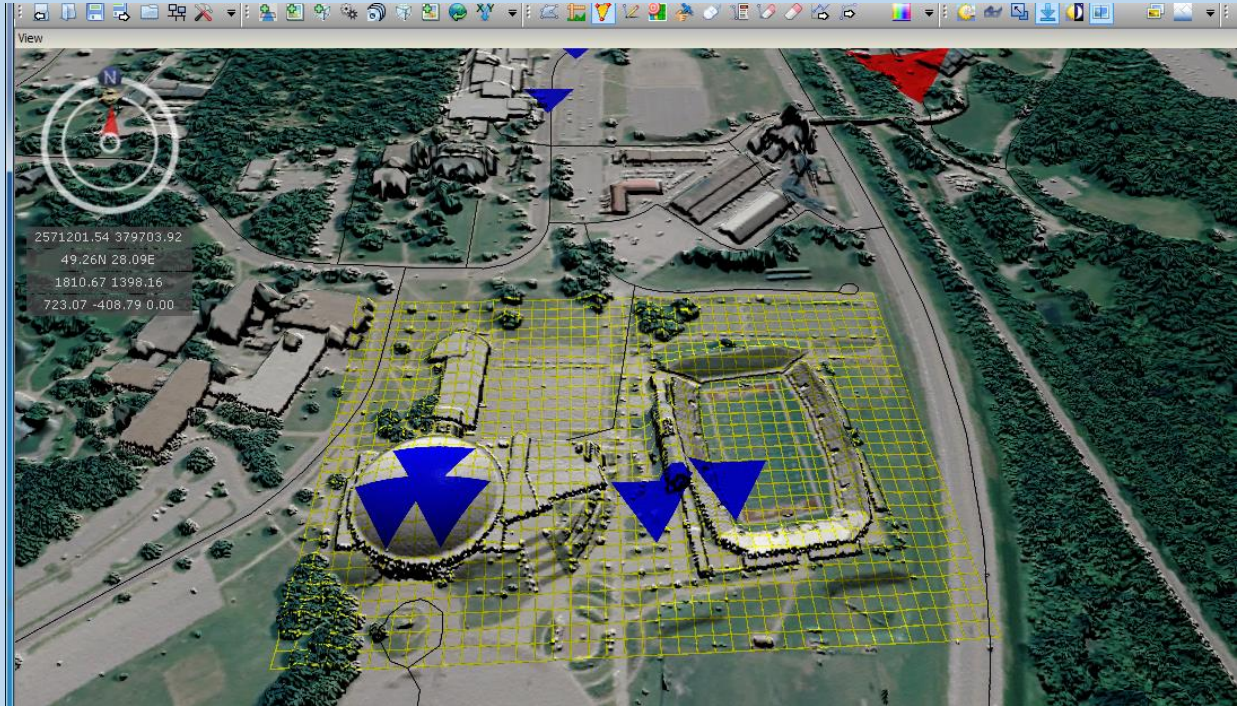

Geospatial Preparedness Support and Planning

National Coverage

MILLIONS TO WATCH TOTAL SOLAR ECLIPSE
14 STATES ARE IN PATH OF TOTALITY FOR MAJOR EVENT

LIVE
CBSN

PRES. TRUMP
ADDRESS
9PM ET

01:25 / 02:15

Dignitary Attendance

Concerts – Other Associated Events

3D Visualization

Eclipse!!

Geospatial Related Activities

- Air Ops tracking
 - State Police Aircraft Locations
 - Live Video
- Aircraft tracking
 - Ozzy stuck in the air
 - Two 737s flew in full of people to watch
 - Many private planes

You want me to display....WHAT????

GeoHash Locations

	A	B	C
1	safegraph_id	local_timestamp	geo_hash
2	fe0877e8e3e2d3bfb112652a035c342ee78c2662af9173ecd2266d5f250f73f9	1502641222	dn8w2g3q4
3	494c9a8a392531b613ac9adc7e84d3c89e6c790c896dcde6c9a2d06d05593c38	1502492551	dn8wdk0hu
4	494c9a8a392531b613ac9adc7e84d3c89e6c790c896dcde6c9a2d06d05593c38	1502593926	dn8w5t7gs
5	494c9a8a392531b613ac9adc7e84d3c89e6c790c896dcde6c9a2d06d05593c38	1502570621	dn8x1ssy4
6	494c9a8a392531b613ac9adc7e84d3c89e6c790c896dcde6c9a2d06d05593c38	1502645967	dn8x1ssy3
7	632b90627cc729377dc397239a2b7f1edba80f64cdfd2e8257c50d3233b190c5	1502470928	dn8w6pn26
8	494c9a8a392531b613ac9adc7e84d3c89e6c790c896dcde6c9a2d06d05593c38	1502638622	dn8x1t32m
9	494c9a8a392531b613ac9adc7e84d3c89e6c790c896dcde6c9a2d06d05593c38	1502574843	dn8w9u118
10	494c9a8a392531b613ac9adc7e84d3c89e6c790c896dcde6c9a2d06d05593c38	1502565359	dn8wdmmyn
11	494c9a8a392531b613ac9adc7e84d3c89e6c790c896dcde6c9a2d06d05593c38	1502539417	dn8x1ssve
12	494c9a8a392531b613ac9adc7e84d3c89e6c790c896dcde6c9a2d06d05593c38	1502574618	dn8wcewm2
13	494c9a8a392531b613ac9adc7e84d3c89e6c790c896dcde6c9a2d06d05593c38	1502571376	dn8x1ssy9

part-00001-3025c99e-99a9-4934-b

READY AVERAGE: 1502470928 COUNT: 3 SUM: 1502470928 100%

TRAFFIC!!!!!!!!!!!!!!!!!!!!

TRAFFIC!!!!!!!!!!!!!!!!!!!!

Thank You

Mark Yacucci

Illinois State Geological Survey

217-265-0747